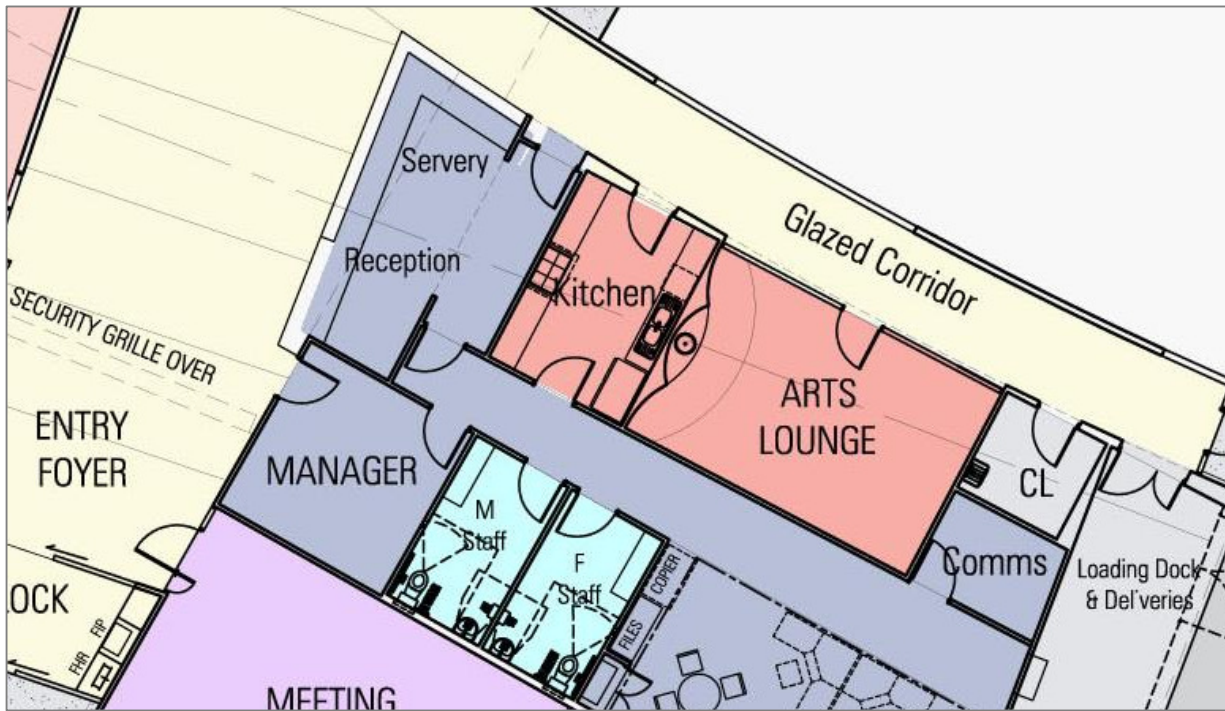

## Arts Lounge

### Specifications

Dimensions	6 x 4m
Capacity	Approximately 12 people seated.
Walls	Plasterboard with windows out to corridor.
Floor	24 square meters, carpeted.
Power and Data	Four (4) 240v points.
Audio Visual	Sound and speakers.
Lighting	House fluorescents.
Climate Control	Heating and cooling.
Other	Seating and table for 16 people. Additional chairs available.
Other	Access to kitchenette is available.