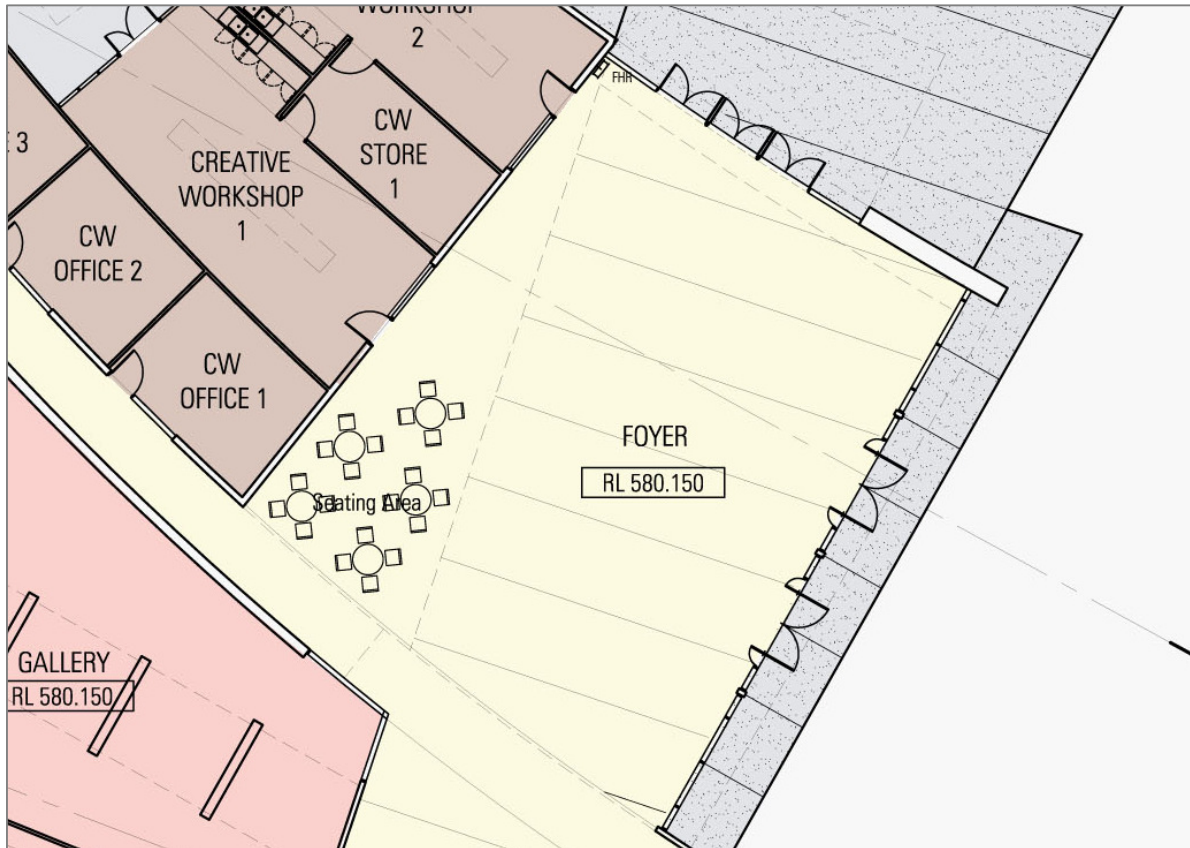

BELCONNEN ARTS CENTRE

INCORPORATED
118 Emu Bank BELCONNEN ACT 2617

Foyer

Hire Rates

Cost per day or night (8 hours + hourly fee)	\$660.00 community rate	\$750.00 commercial rate	\$810.00 weekends
Cost per hour (minimum 3 hours)	\$110.00 community rate	\$125.00 commercial rate	\$148.50 weekends & after hours
Exhibition Hire	\$500 per 3 weeks		\$250 additional weeks
A non refundable deposit of 20% of the hire fee is required to secure the booking.			

Specifications

Dimensions	15 x 27m
Capacity	150 – 200 people seated. 300 standing.
Walls	Limed oak panels and plasterboard, approximately 50 linear meters of wall. Full height windows across the West and North walls. Some walls are fitted with Gallery hanging system.
Floor	405 square meters, marmoleum surface.
Ceiling	3 – 4.5 meters high, sloped and articulated feature ceiling.
Power and Data	Eight (8) points, 240v. One (1) point 15amp. One (1) data point.
Audio Visual	Sound and speakers. LCD screen.
Lighting	Track lighting and various upright wall lights.
Climate Control	Floor heating, extraction and opening glass doors.
Other	Chairs and tables available, and access to kitchenette.