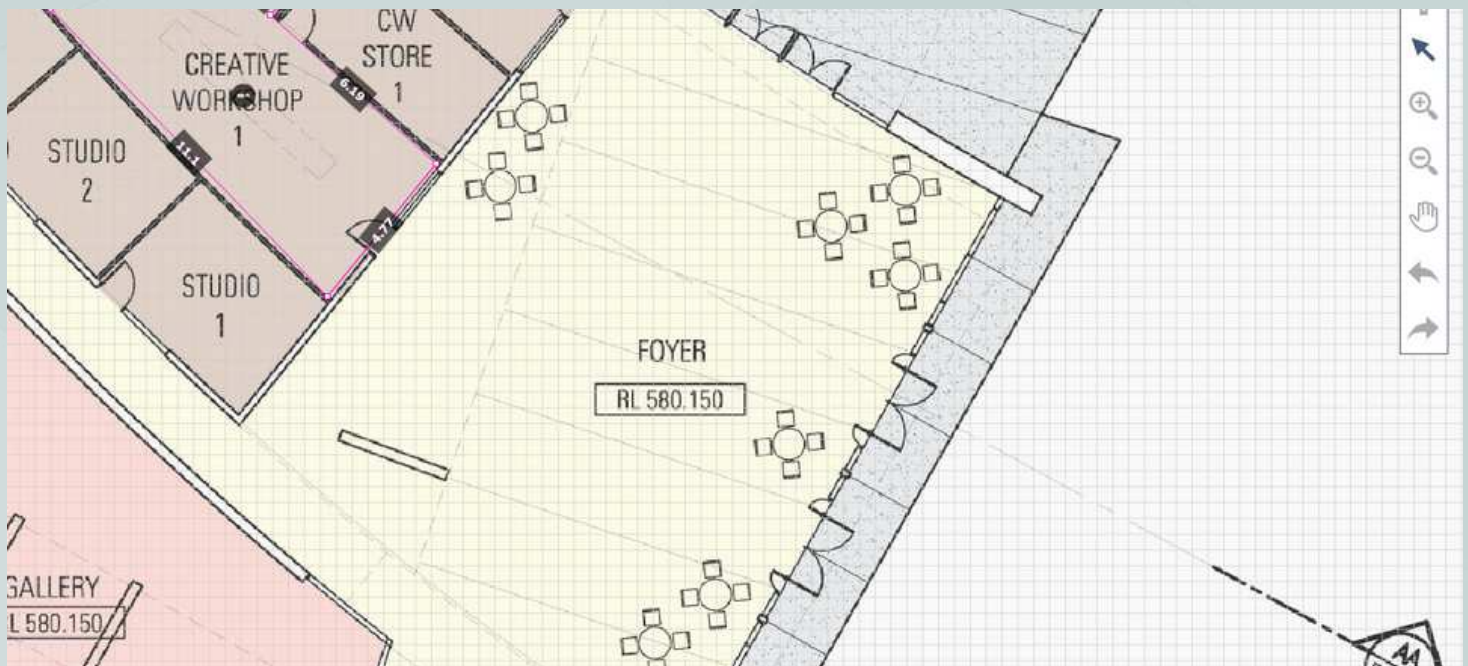

SPECIFICATIONS

Floor Space > 15 x 27m, 405 square metres

Ceiling > 3 - 6m high, sloped and articulated feature ceiling designed by Williams Ross Architects.

Climate Control > Floor heating, extraction fans and opening glass doors on two walls.